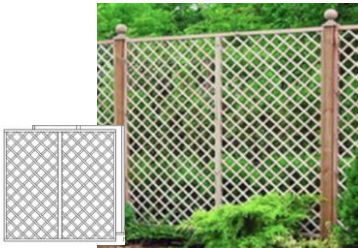

English Diamond Trellis Panel

Height	Width	Price
1.83m	1.83m	£54.00