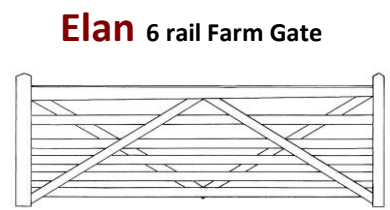

## Traditional Wooden Gates

**Estate** Entrance Gate

3ft	0.91m	£ 210
4ft	1.22m	£ 218
5ft	1.52m	£ 320
6ft	1.83m	£ 330
7ft	2.13m	£ 344
8ft	2.44m	£ 354
9ft	2.74m	£ 370
10ft	3.05m	£ 375
11ft	3.35m	£ 390
12ft	3.66m	£ 396

**Somersfield** 5 rail Farm Gate

3ft	0.91m	£ 113
-	-	-
5ft	1.52m	£ 146
6ft	1.83m	£ 153
-	-	-
9ft	2.74m	£ 212
10ft	3.05m	£ 218
-	-	-
12ft	3.66m	£ 230

**Elan** 6 rail Farm Gate

0.9m	£ 189
1.2m	£ 199
1.5m	£ 208
1.8m	£ 218
2.1m	£ 234
2.4m	£ 245
2.7m	£ 258
3.0m	£ 280
3.3m	£ 314
3.6m	£ 325
3.9m	£ 332