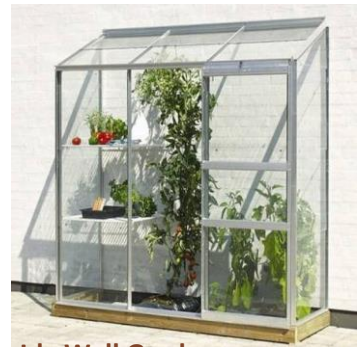

Ida Wall Garden

Silver Grey £ 213
Green £ 238
1300 £ 391
3300 £ 410

All prices Include VAT