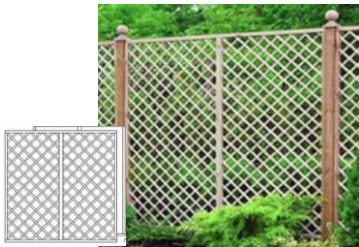

Deluxe Fence & Trellis Panels

Banbury Fence

Height	Width	Price
1.2m	1.8m	£51.00
1.8m	1.8m	£59.00
1.8m	1.2m	£51.00

Berkley Fence

Height	Width	Price
1.8m	1.8m	£62.00

English Diamond Trellis Panel

Height	Width	Price
1.83m	1.83m	£82.00
1.83m	1.20m	£55.90

Durham Fence

Height	Width	Price
<i>concave</i> 1.6m	1.8m	£67.00
<i>convex</i> 1.8m	1.8m	£67.00

Salisbury Deluxe Fence

Height	Width	Price
1.2m	1.8m	£76.00
1.5m	1.8m	£85.00
1.8m	1.8m	£95.00

Country Diamond Fence